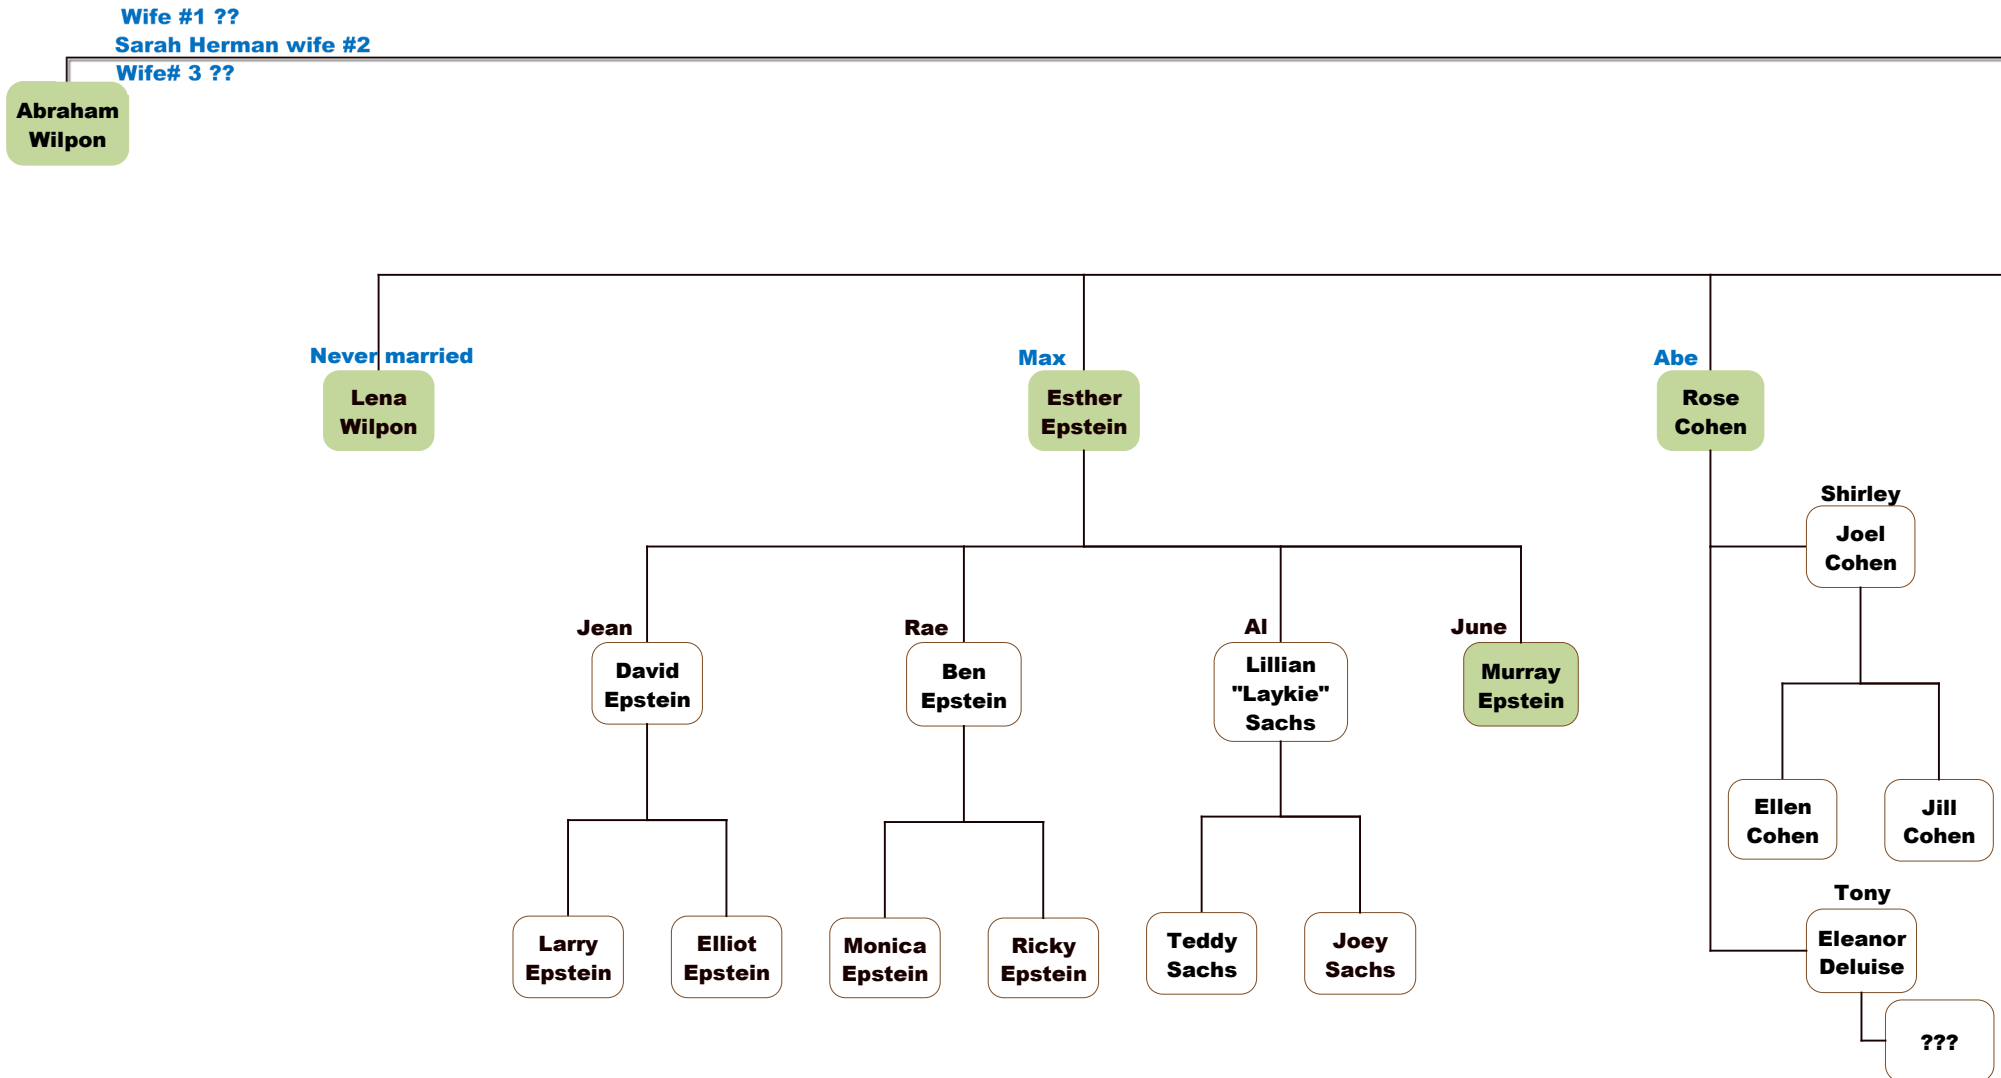

This tree is descendent of Jacob & Rachel. See "Abraham Family Tree" for descendent of Abraham.

Middle names if known will appear below box or in parenthesis for spouse.

Spouses names are typed above the square

 or blue text means deceased

Chaje Sarah
Chaya Sarah

Benjamin
Wilpon

Scheina Raizel
(Sophie) Kaufman(n)

Jacob
Joseph
Wilpon

Samuel

Miriam
"Mary"
Goldman

Rebecca "Bobbi"
Hittner

Abraham
Wilpon

Dr. Steven

Judy
Batterman

Irving

Beatrice
Katz

Donald
Selma
Wilson

Jessica
Wilson

Joshua
Wilson

Robert
Lisa
Weitzner

Alexander

Eric
Weitzner

Caren Rubin
Scott
Batterman
David

Jared
Batterman
Michael

Dan
Risa
Dera
Karen

Abraham
Dera
Jacob

Daniel
Batterman